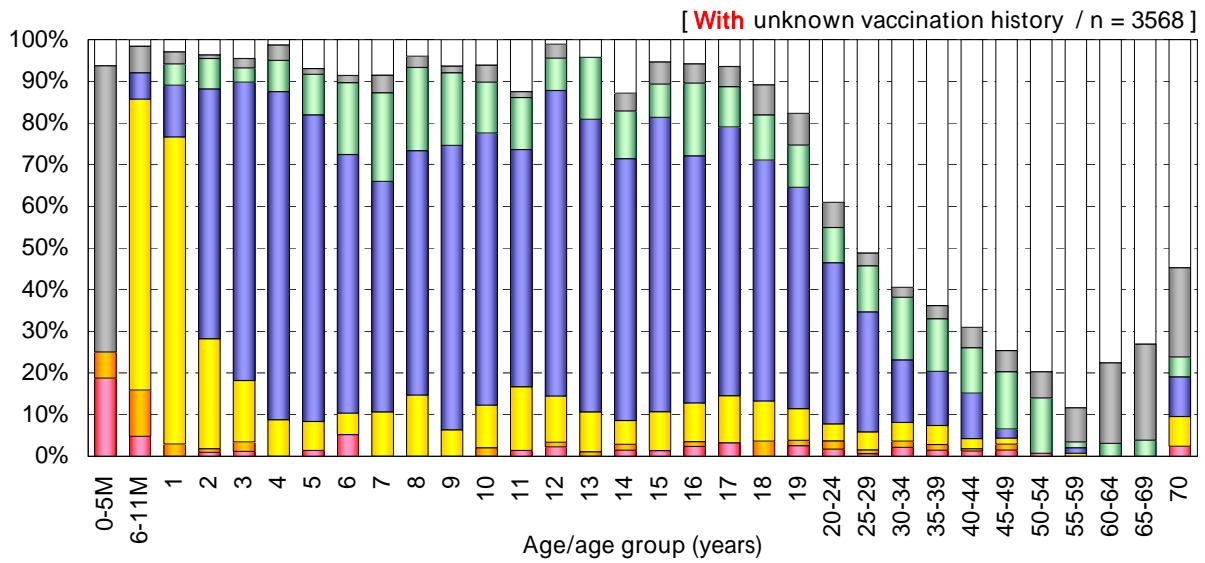

# Age distribution of pertussis vaccination history in Japan, 2010

- National Epidemiological Surveillance of Vaccine-Preventable Diseases, 2010 -

(As of Mar. 2011)

NESVPD2010

NESVPD2010