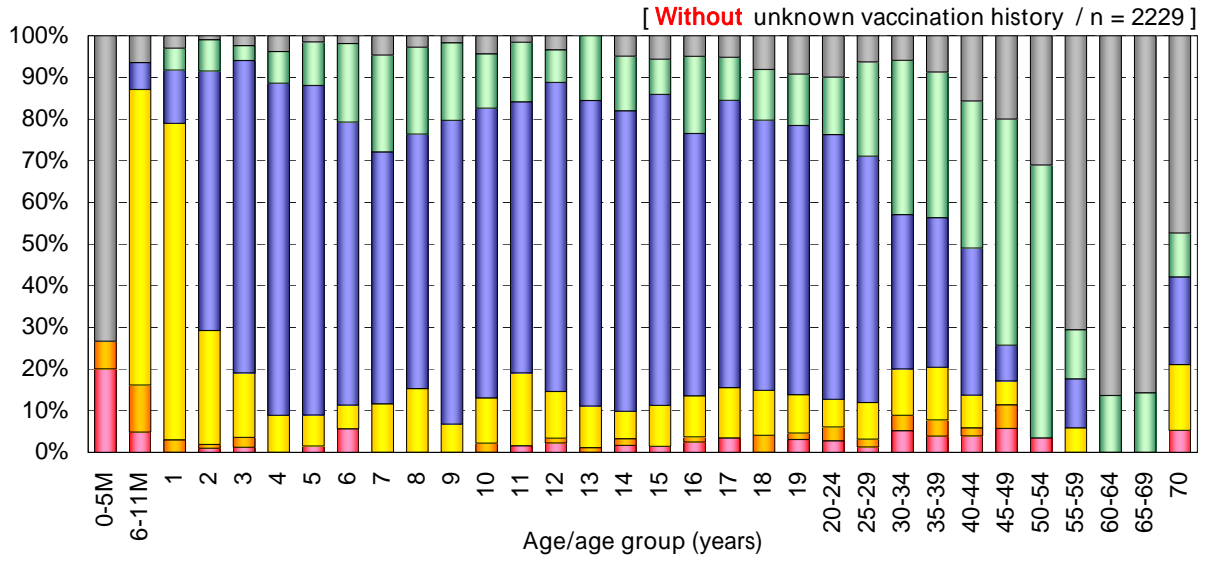

# Age distribution of pertussis vaccination history in Japan, 2010

- National Epidemiological Surveillance of Vaccine-Preventable Diseases, 2010 -

(As of Mar. 2011)

NESVPD2010

NESVPD2010