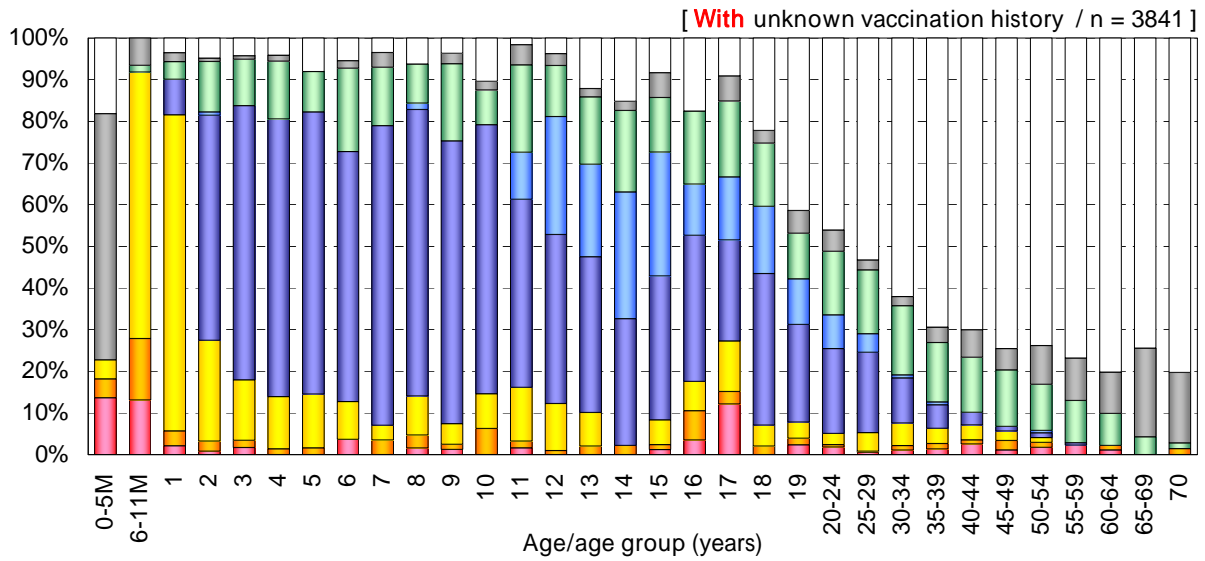

Age distribution of tetanus vaccination history in Japan, 2008

- National Epidemiological Surveillance of Vaccine-Preventable Diseases, 2008 -

NESVPD2008

NESVPD2008