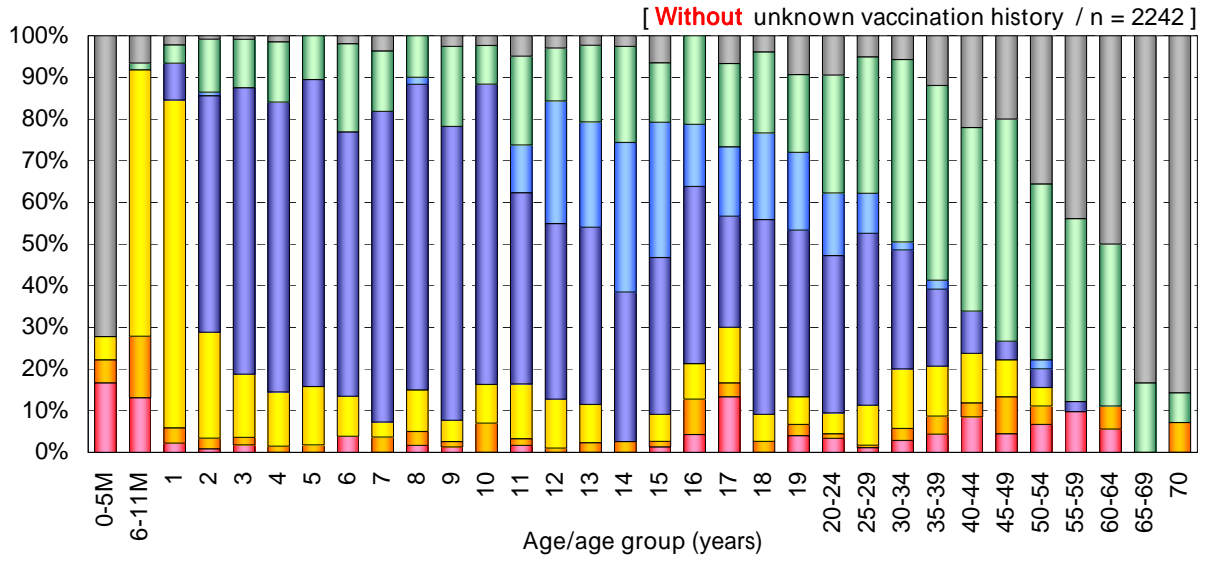

Age distribution of tetanus vaccination history in Japan, 2008

- National Epidemiological Surveillance of Vaccine-Preventable Diseases, 2008 -

NESVPD2008

NESVPD2008