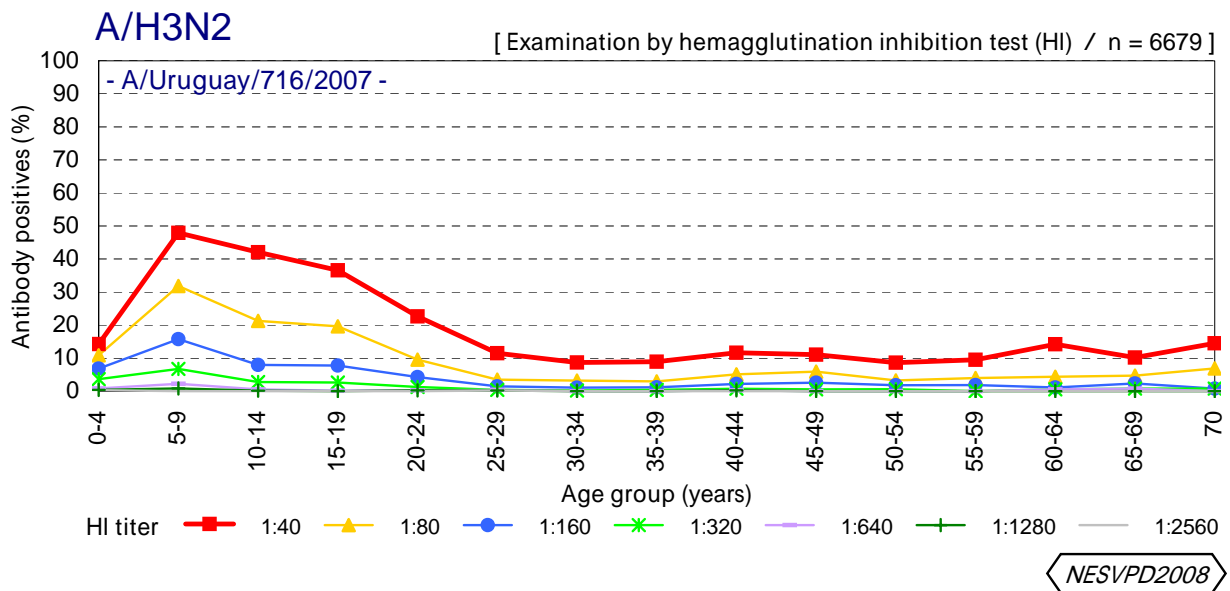

Age distribution of influenza HI antibody positives before 2008/09 season in Japan

- National Epidemiological Surveillance of Vaccine-Preventable Diseases, 2008 -

Age distribution of influenza HI antibody positives before 2008/09 season in Japan