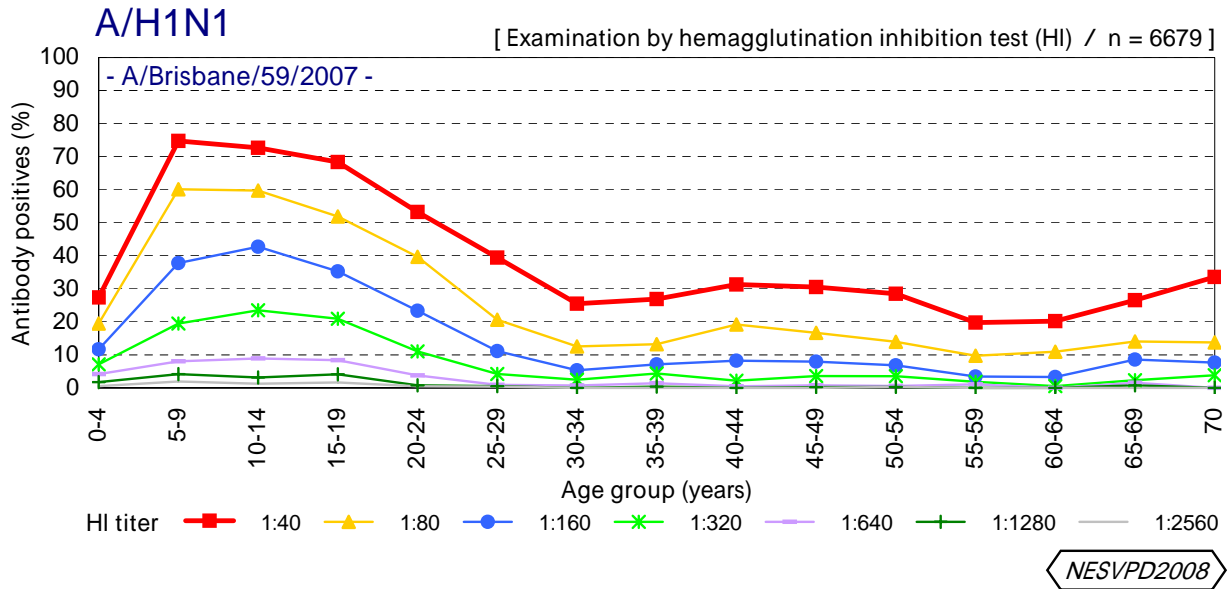

Age distribution of influenza HI antibody positives before 2008/09 season in Japan

- National Epidemiological Surveillance of Vaccine-Preventable Diseases, 2008 -

Age distribution of influenza HI antibody positives before 2008/09 season in Japan