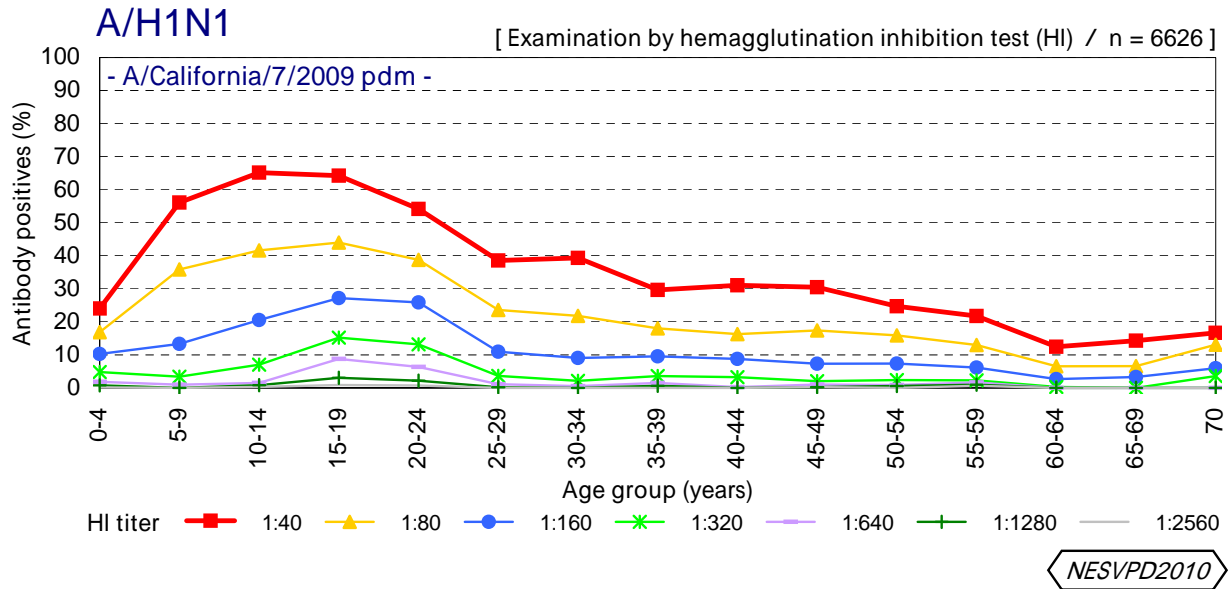

Age distribution of influenza HI antibody positives before 2010/11 season in Japan

- National Epidemiological Surveillance of Vaccine-Preventable Diseases, 2010 -

(As of Mar. 2011)

Age distribution of influenza HI antibody positives before 2010/11 season in Japan