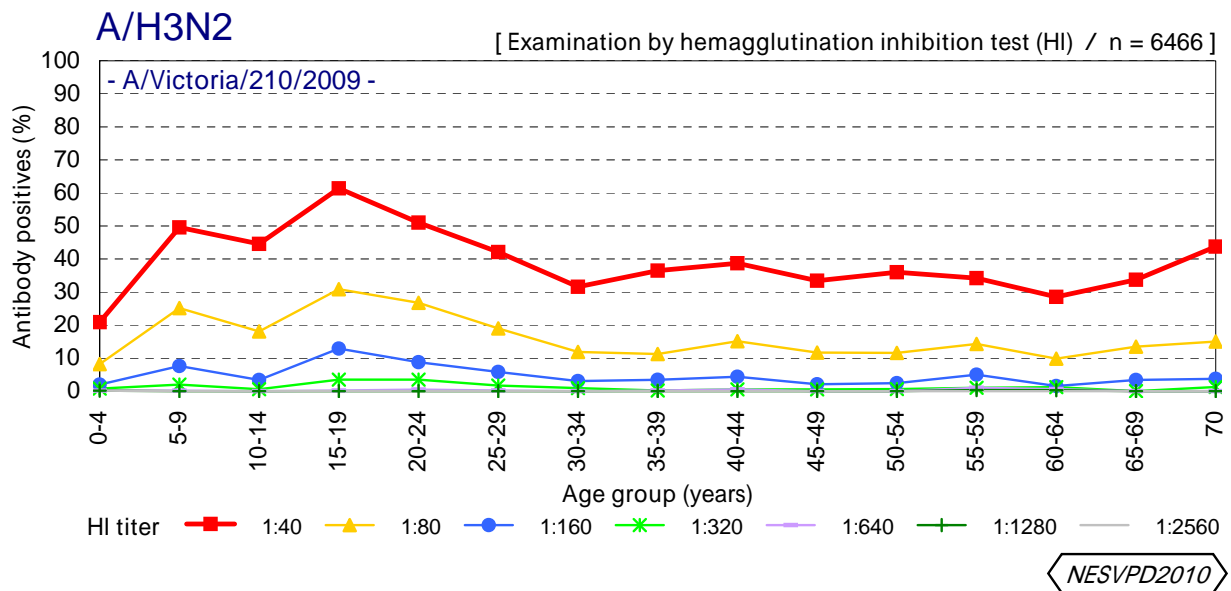

Age distribution of influenza HI antibody positives before 2010/11 season in Japan

- National Epidemiological Surveillance of Vaccine-Preventable Diseases, 2010 -

(As of Mar. 2011)

Age distribution of influenza HI antibody positives before 2010/11 season in Japan